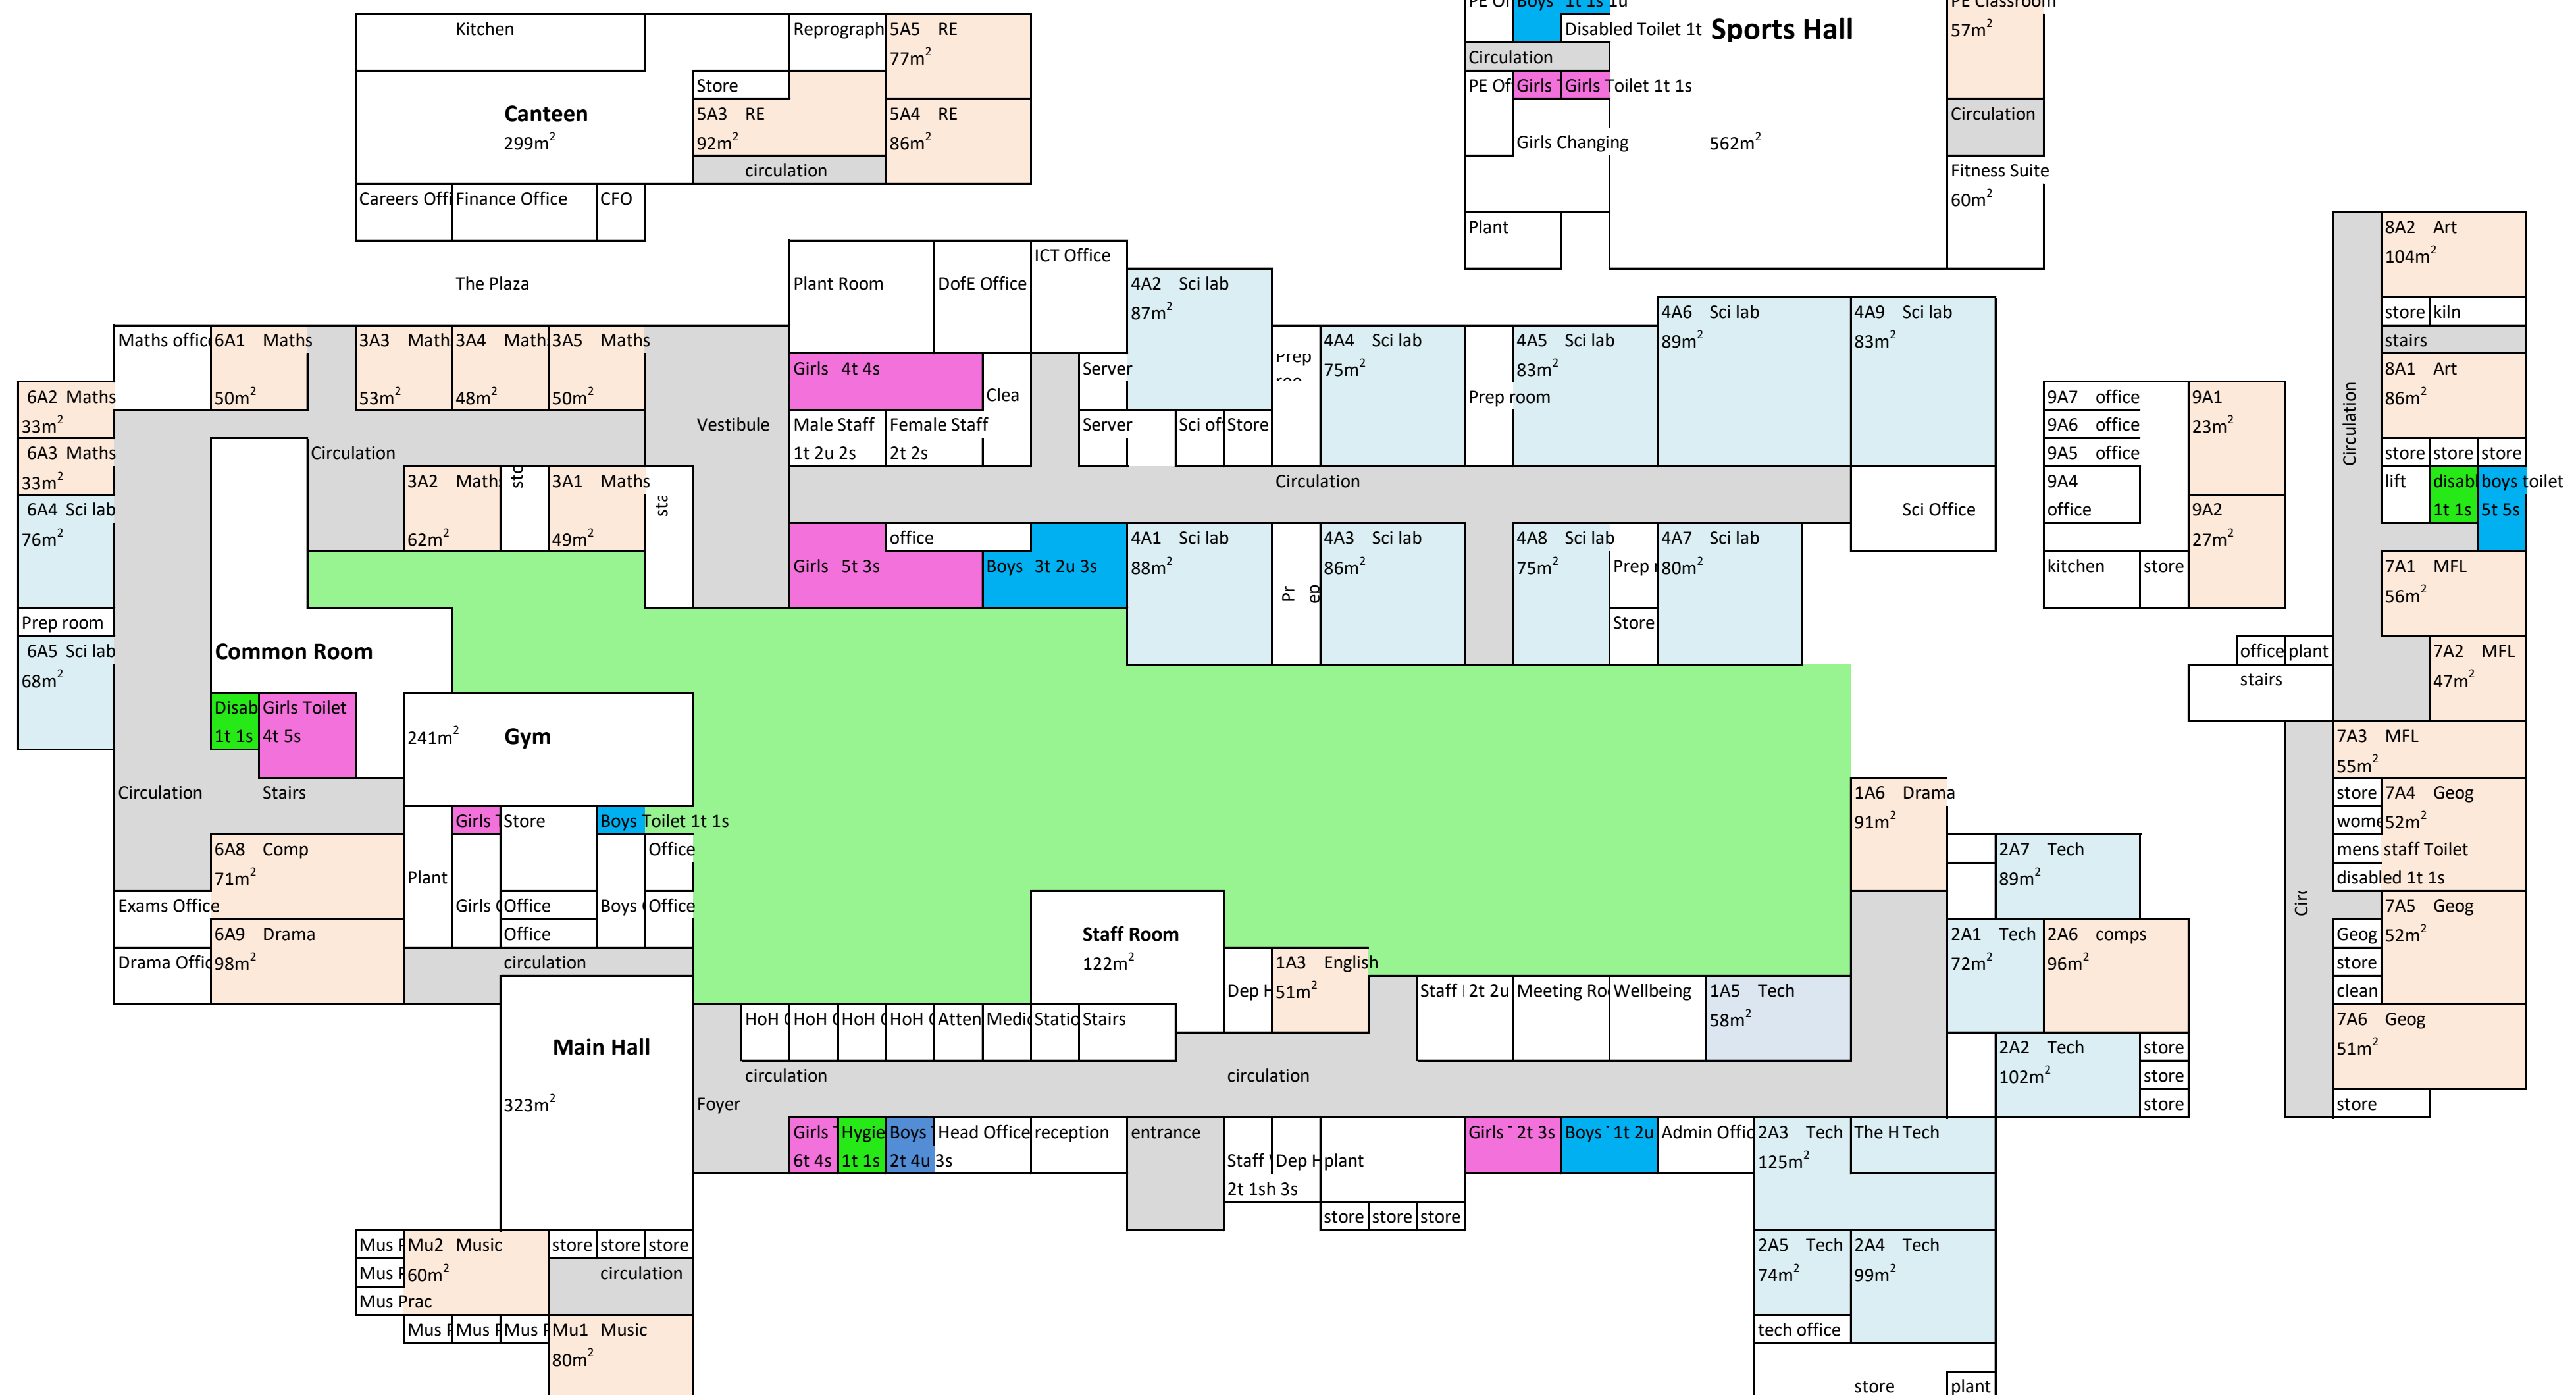

- Key**
- science lab
  - classroom for teaching
  - circulation
  - girls pupil toilet - for use by girls only
  - unisex disabled pupil toilet - for use by girls or boys
  - boys pupil toilet - for use by boys only
  - unisex pupil toilet - not disabled
- 2t 3u 4s 1sh      2 toilets, 3 urinals, 4 sinks, 1 shower

### Ground Floor

### Ground Floor

First Floor

First Floor

**Second Floor**

**Second Floor**

1C1 51m <sup>2</sup>	Balcony Archive Plant	1C2 51m <sup>2</sup>
1C3 51m <sup>2</sup>	Eng O	1C4 50m <sup>2</sup>