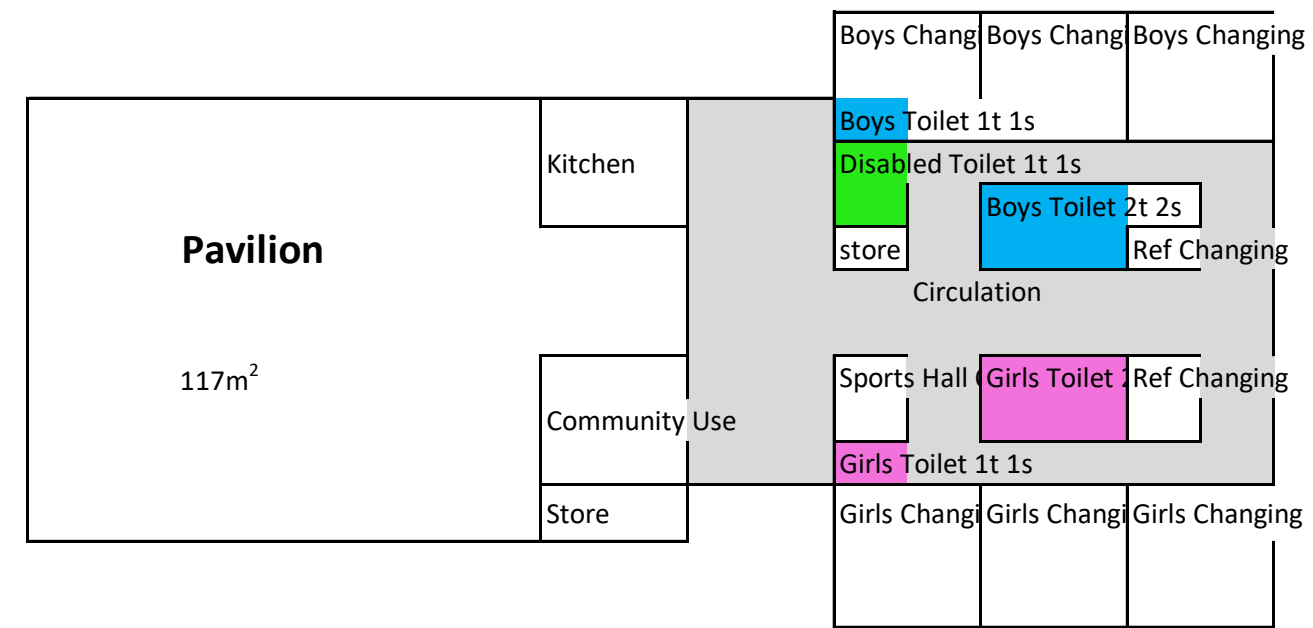

- Key**
- science lab
  - classroom for teaching
  - circulation
  - girls pupil toilet - for use by girls only
  - unisex disabled pupil toilet - for use by girls or boys
  - boys pupil toilet - for use by boys only
  - unisex pupil toilet - not disabled
- 2t 3u 4s 1sh      2 toilets, 3 urinals, 4 sinks, 1 shower

### Ground Floor

### Ground Floor

First Floor

First Floor

**Second Floor**

**Second Floor**

1C1 51m <sup>2</sup>	Balcony Archive Plant	1C2 51m <sup>2</sup>
1C3 51m <sup>2</sup>	Eng O	1C4 50m <sup>2</sup>