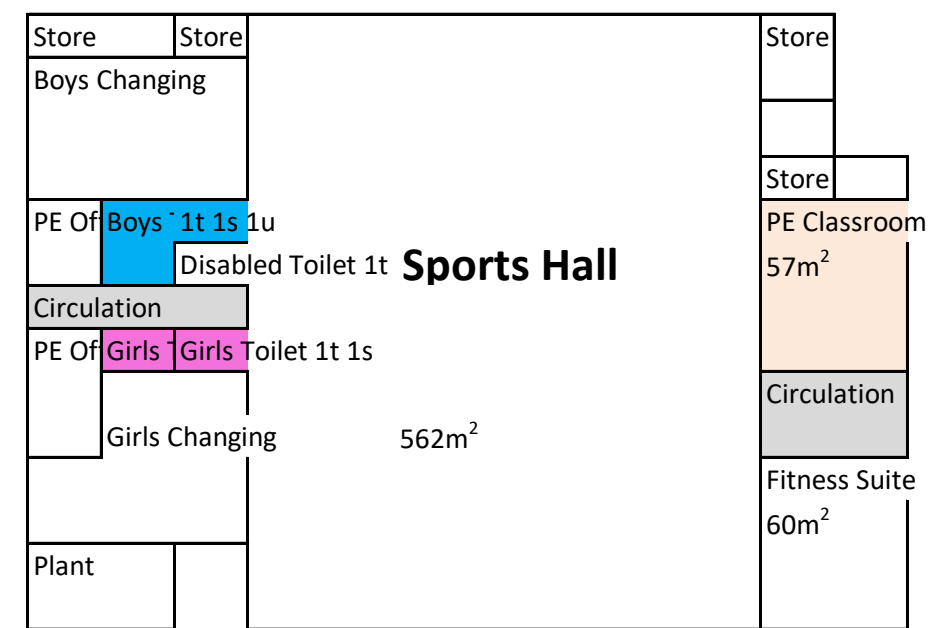

- Key**
- science lab
  - classroom for teaching
  - circulation
  - girls pupil toilet - for use by girls only
  - unisex disabled pupil toilet - for use by girls or boys
  - boys pupil toilet - for use by boys only
  - unisex pupil toilet - not disabled
- 2t 3u 4s 1sh      2 toilets, 3 urinals, 4 sinks, 1 shower

### Ground Floor

### Ground Floor

First Floor

First Floor

**Second Floor**

**Second Floor**

1C1 51m <sup>2</sup>	Balcony Archive Plant	1C2 51m <sup>2</sup>
1C3 51m <sup>2</sup>	Eng O	1C4 50m <sup>2</sup>