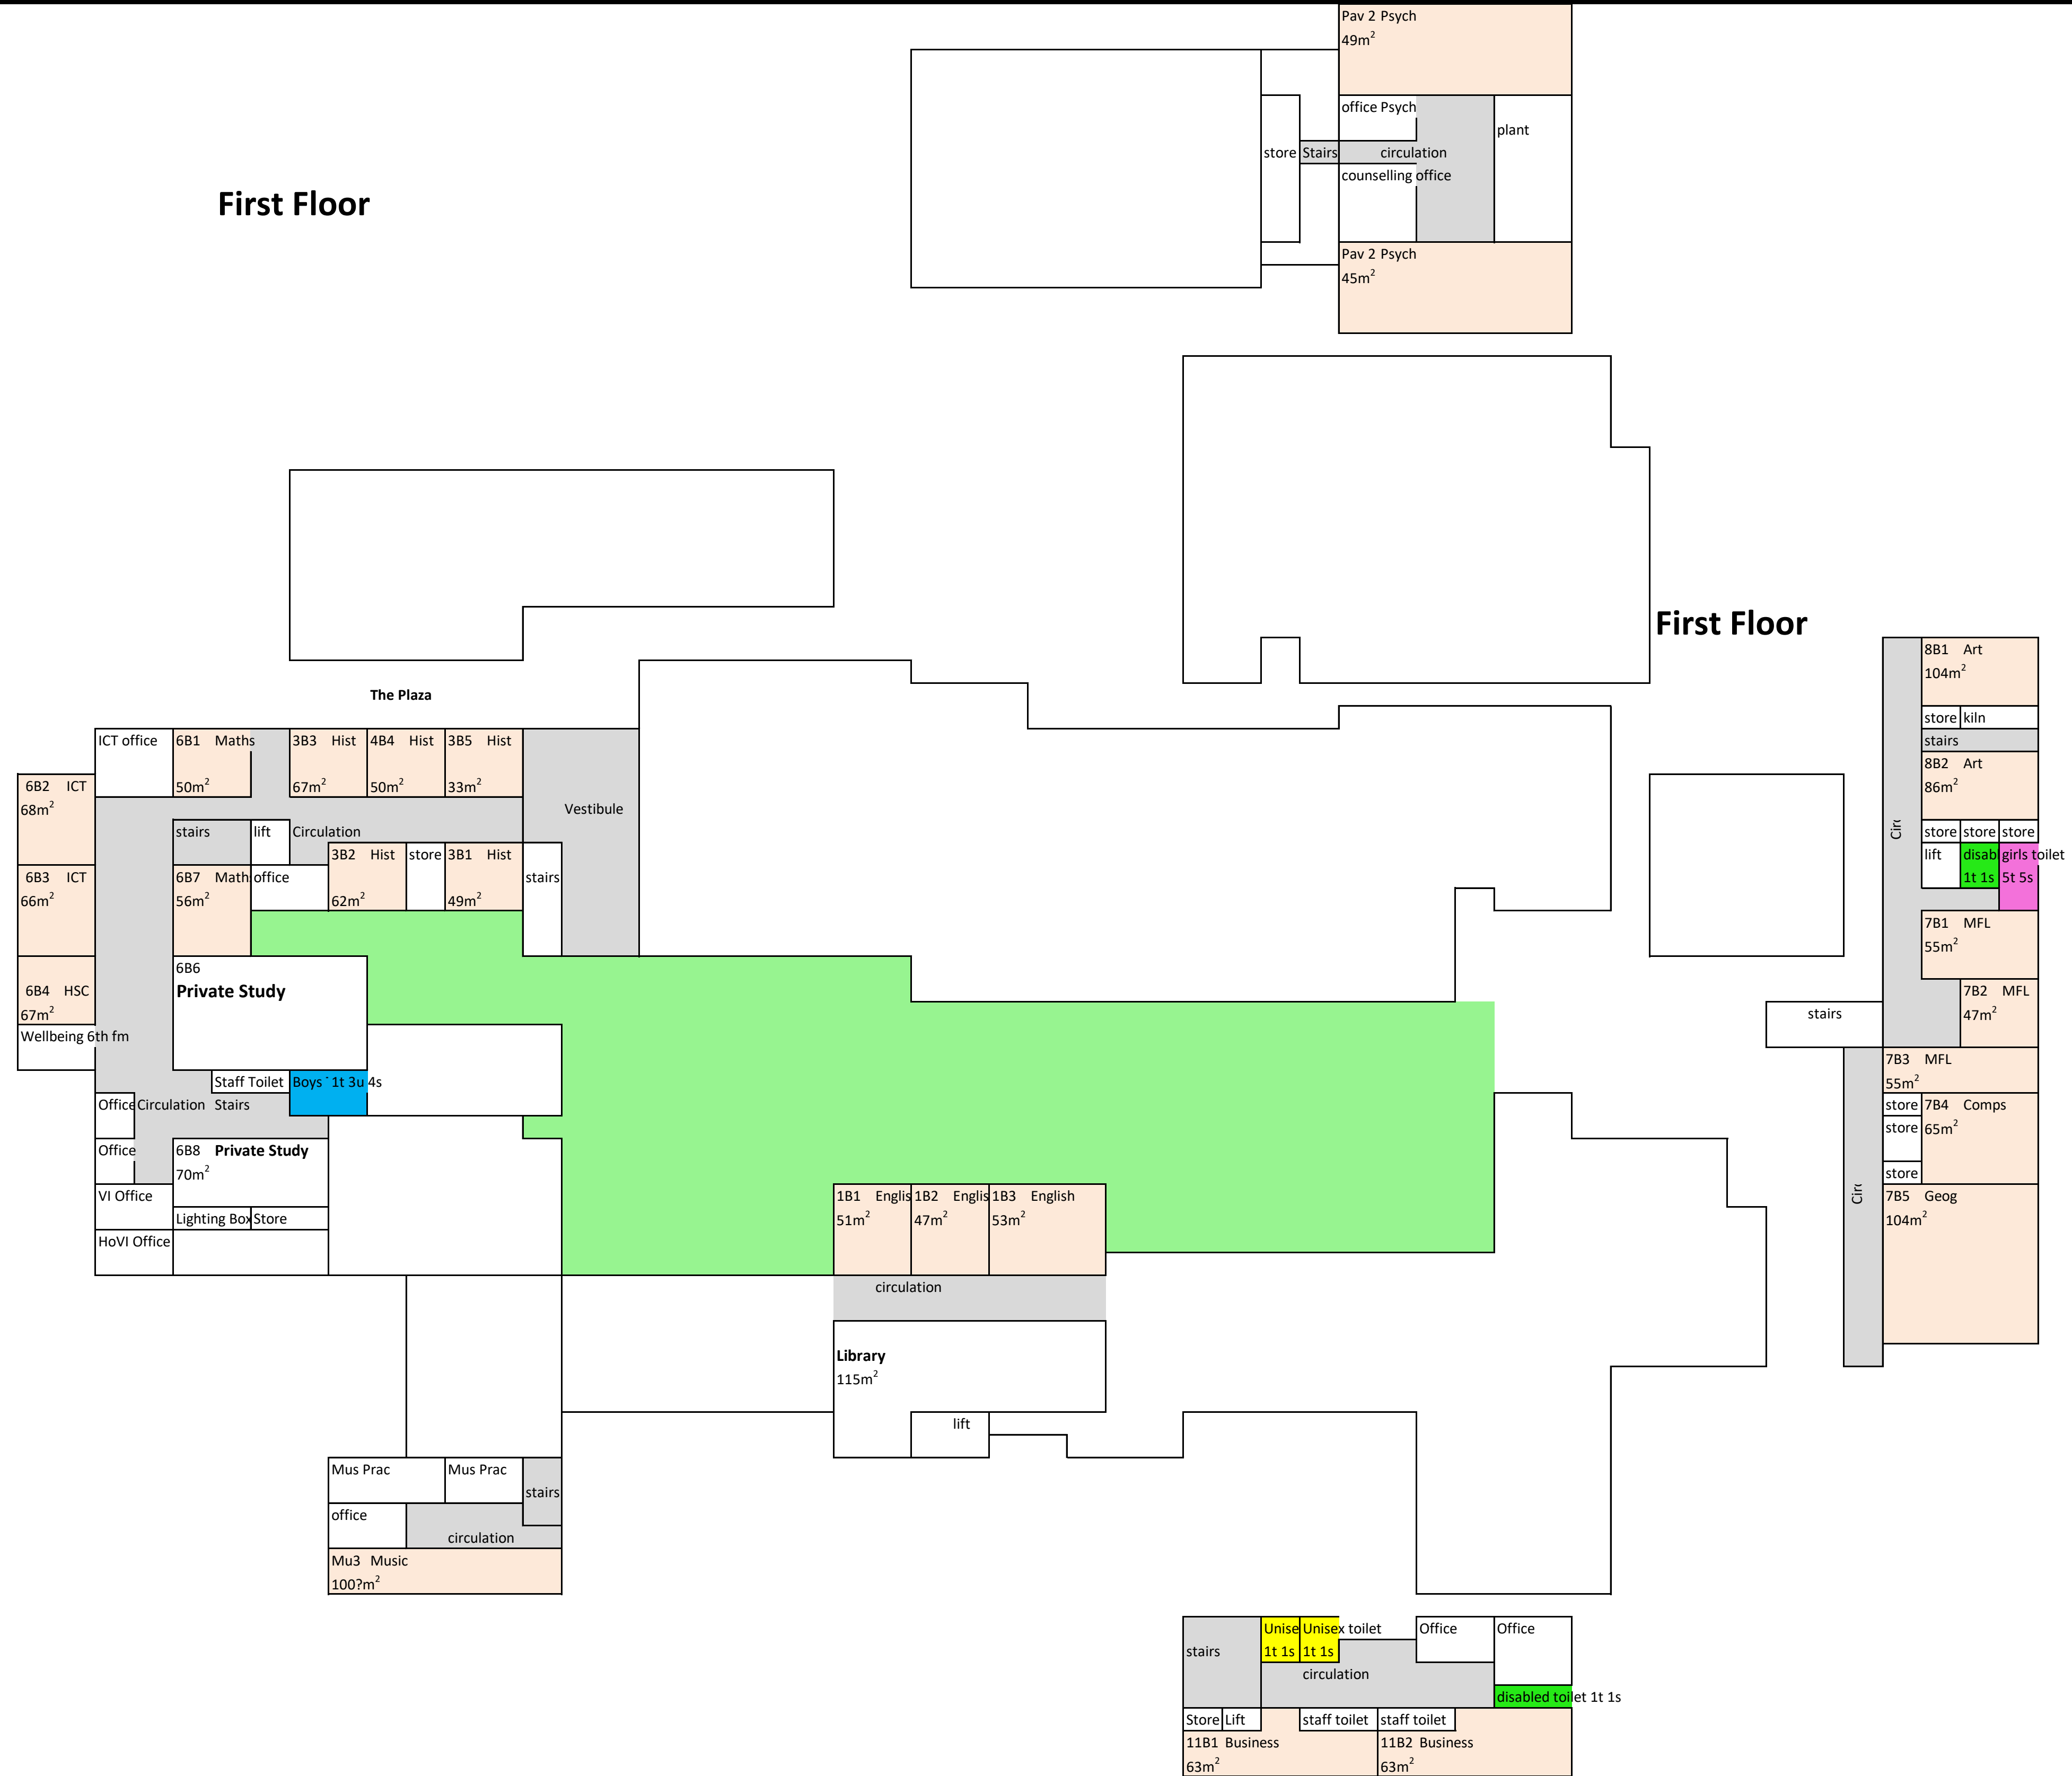

- Key**
- science lab
  - classroom for teaching
  - circulation
  - girls pupil toilet - for use by girls only
  - unisex disabled pupil toilet - for use by girls or boys
  - boys pupil toilet - for use by boys only
  - unisex pupil toilet - not disabled
- 2t 3u 4s 1sh      2 toilets, 3 urinals, 4 sinks, 1 shower

### Ground Floor

### Ground Floor

First Floor

First Floor

**Second Floor**

**Second Floor**

1C1 51m <sup>2</sup>	Balcony Archive Plant	1C2 51m <sup>2</sup>
1C3 51m <sup>2</sup>	Eng O	1C4 50m <sup>2</sup>